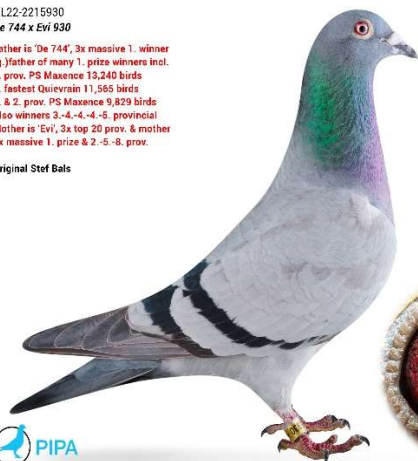

Dette par har kun været sammen i 2024, de er forældre til følgende duer.

074-24-259 5 af 5 ungeflynninger fra 120-300 km. Nr. 5/863 duer fra Brædstrup (slået af 4 slagfeller)

074-24-260 5 af 5 ungeflynninger fra 120-300 km. Nr. 11/863 Nr. 15/788 Nr. 10/283

074-24-294 Gunner Vejgaard 127 har kun deltaget på 2 kapflynninger

053-24-853 4 af 5 ungeflynninger fra 120-300 km.

Duer direkte efter Golden Kawasaki parret med Golden Daphne

182-23-875 Sektionsvinder fra Halstenbek 380 km. 7 placeringer mellem 25%

074-23-035 6 Es-due sektion 54 sprint 2024 10 placeringer mellem 25%

074-23-045 20 Es-due sektion 54 sprint 2024 8 placeringer mellem 25%

Født i August 2023

074-23-046 Kapfløjet fra uge 23 = 7 kapflynninger 4 placeringer mellem 25%

Født i August 2023

Denne type due er beregnet til kapflynninger med afstande mellem 100-600 km.